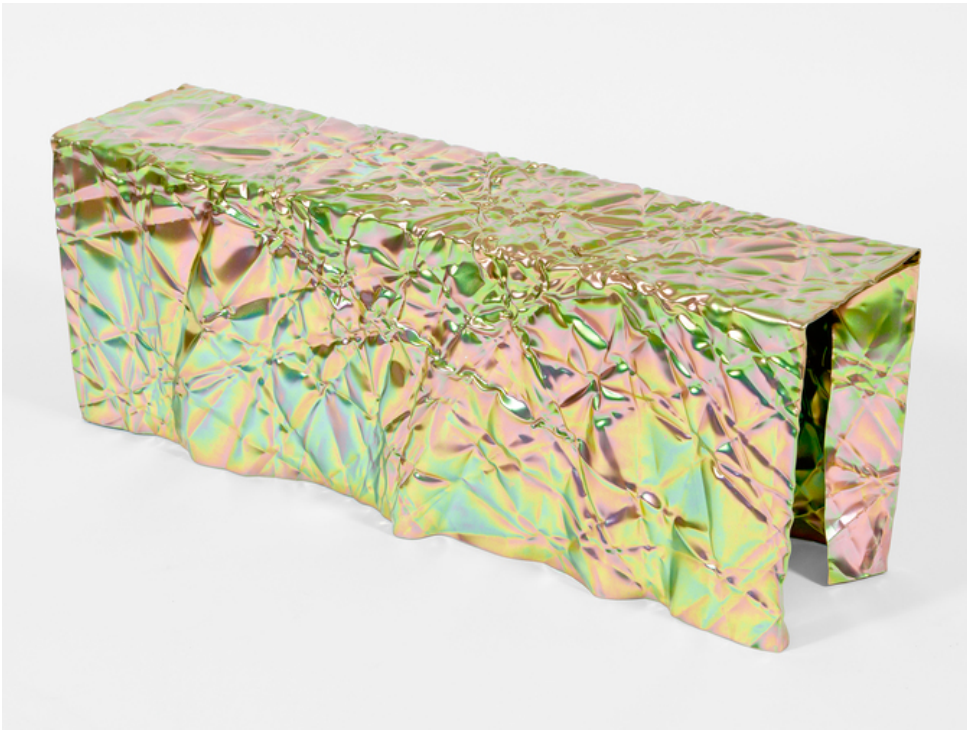

Patrick Parrish
50 Lispenard Street
New York, NY 10013
T 212 219 9244
info@patrickparrish.com

Christopher Prinz "Wrinkled Bench"

USA, 2017

17 x 46 x 11.5

\$6800

Wrinkled steel bench by Omaha-based designer Christopher Prinz.
Available in a range of finishes – shown here in Yellow Iridescent (Raw).
Made to order with a lead time of 8-10 weeks; custom sizing available.