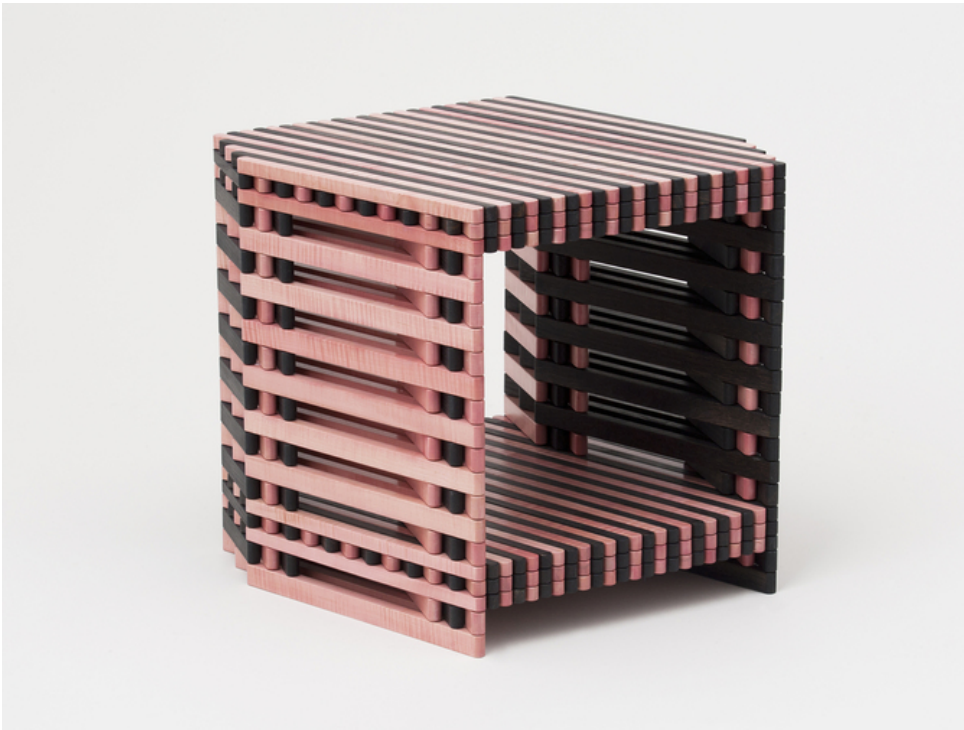

Patrick Parrish
50 Lispenard Street
New York, NY 10013
T 212 219 9244
info@patrickparrish.com

Ian Stell Sidewinder Side Table

USA, 2015

21 x 23 x 18

\$11,000

Articulated side table in ebonized white oak and dyed curly maple, with internal brass pivots by New York designer Ian Stell. Expands and contracts in concert to following dimensions:
full extension - 21 x 66 x 40, compressed - 21 x 23 x 18. Edition of 10.