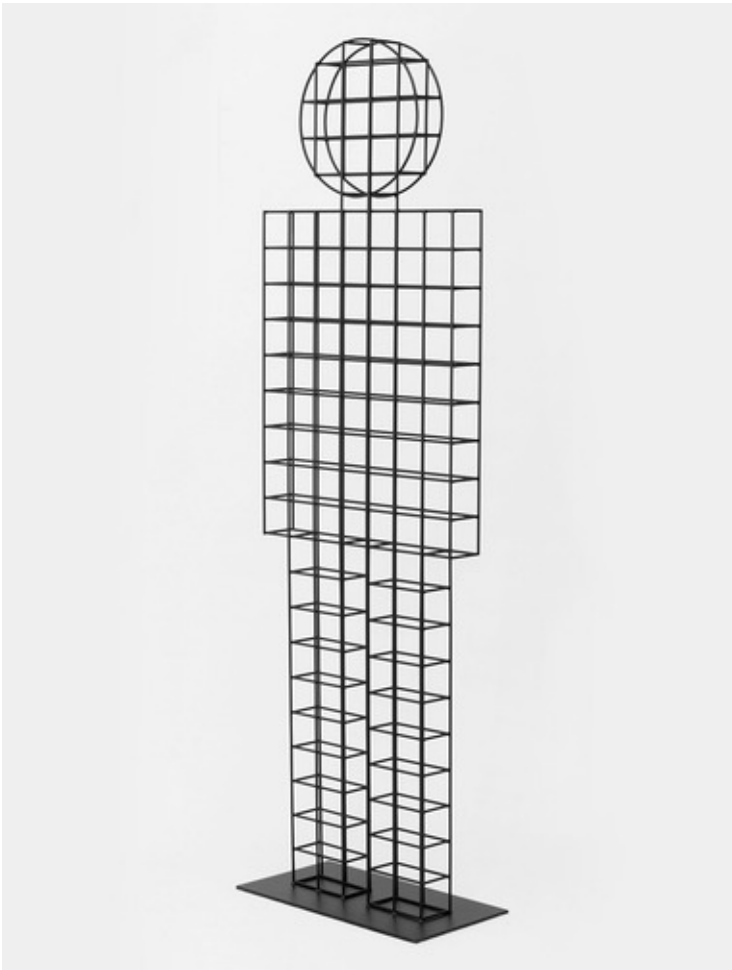

Patrick Parrish
50 Lispenard Street
New York, NY 10013
T 212 219 9244
info@patrickparrish.com

RO/LU Uncertain Surface (standing man)

USA, 2014

4 (12 w/base plate) x 23 x 77

SOLD

Powder-coated, welded-steel sculpture from the series "Surfaces On Which Your Setting and Sitting Will Be Uncertain". This rare "standing man" was produced by the now-defunct Minneapolis-based contemporary design studio for their solo "Curio" booth at Design Miami. Only 2 were produced.