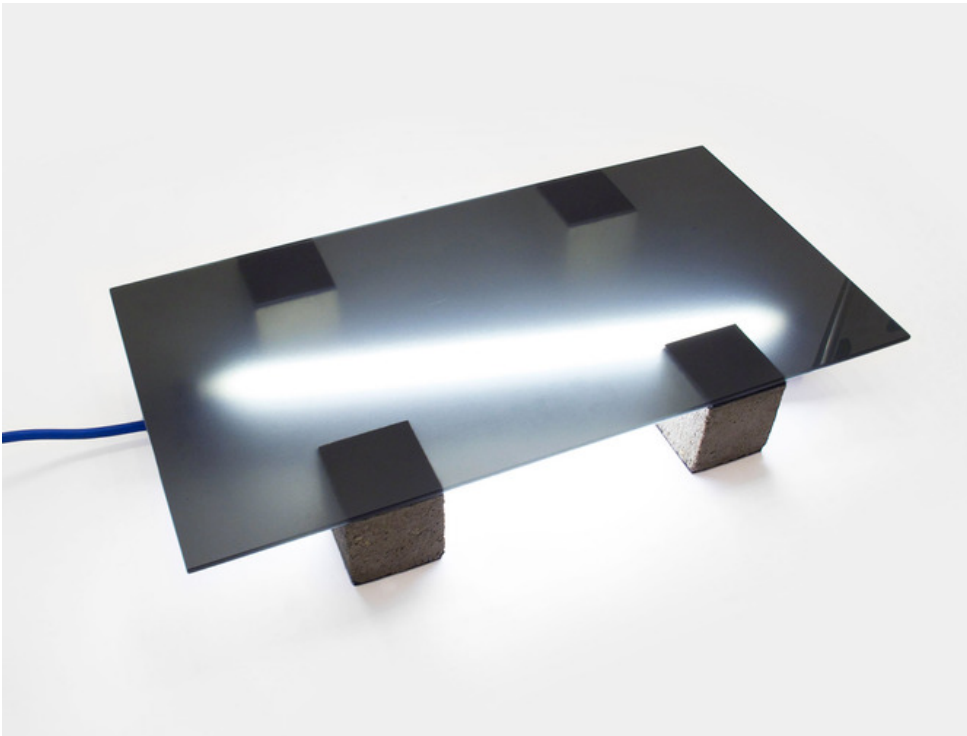

RO/LU Lamp
USA, 2012
16 x 20 x 4
$3500

Unique prototype lamp titled "Everything Is Always Changing All The Time" (After John Cage, for Arp), by the now defunct Minneapolis-based contemporary design studio RO/LU.