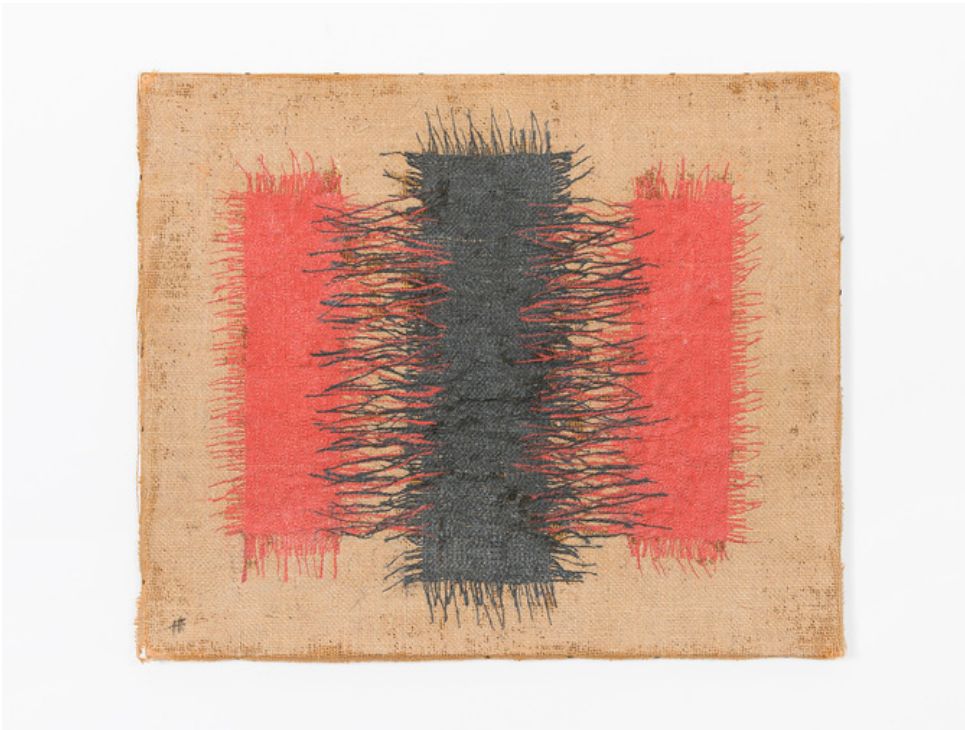

Hanna Eshel Painting #2

France, 1968

18 x 21.5

$3500

Burlap painting by Israeli-American artist, Hanna Eshel. Made in France. Eshel is a multi-disciplinary artist best known for her work in carved marble—a skill she honed from 1972-1978 while living and practicing in Carrara, Italy—as well as her dimensional burlap paintings. In 1978, Eshel relocated to New York City with 20,000 pounds of sculpture and hundreds of paintings, including this piece.